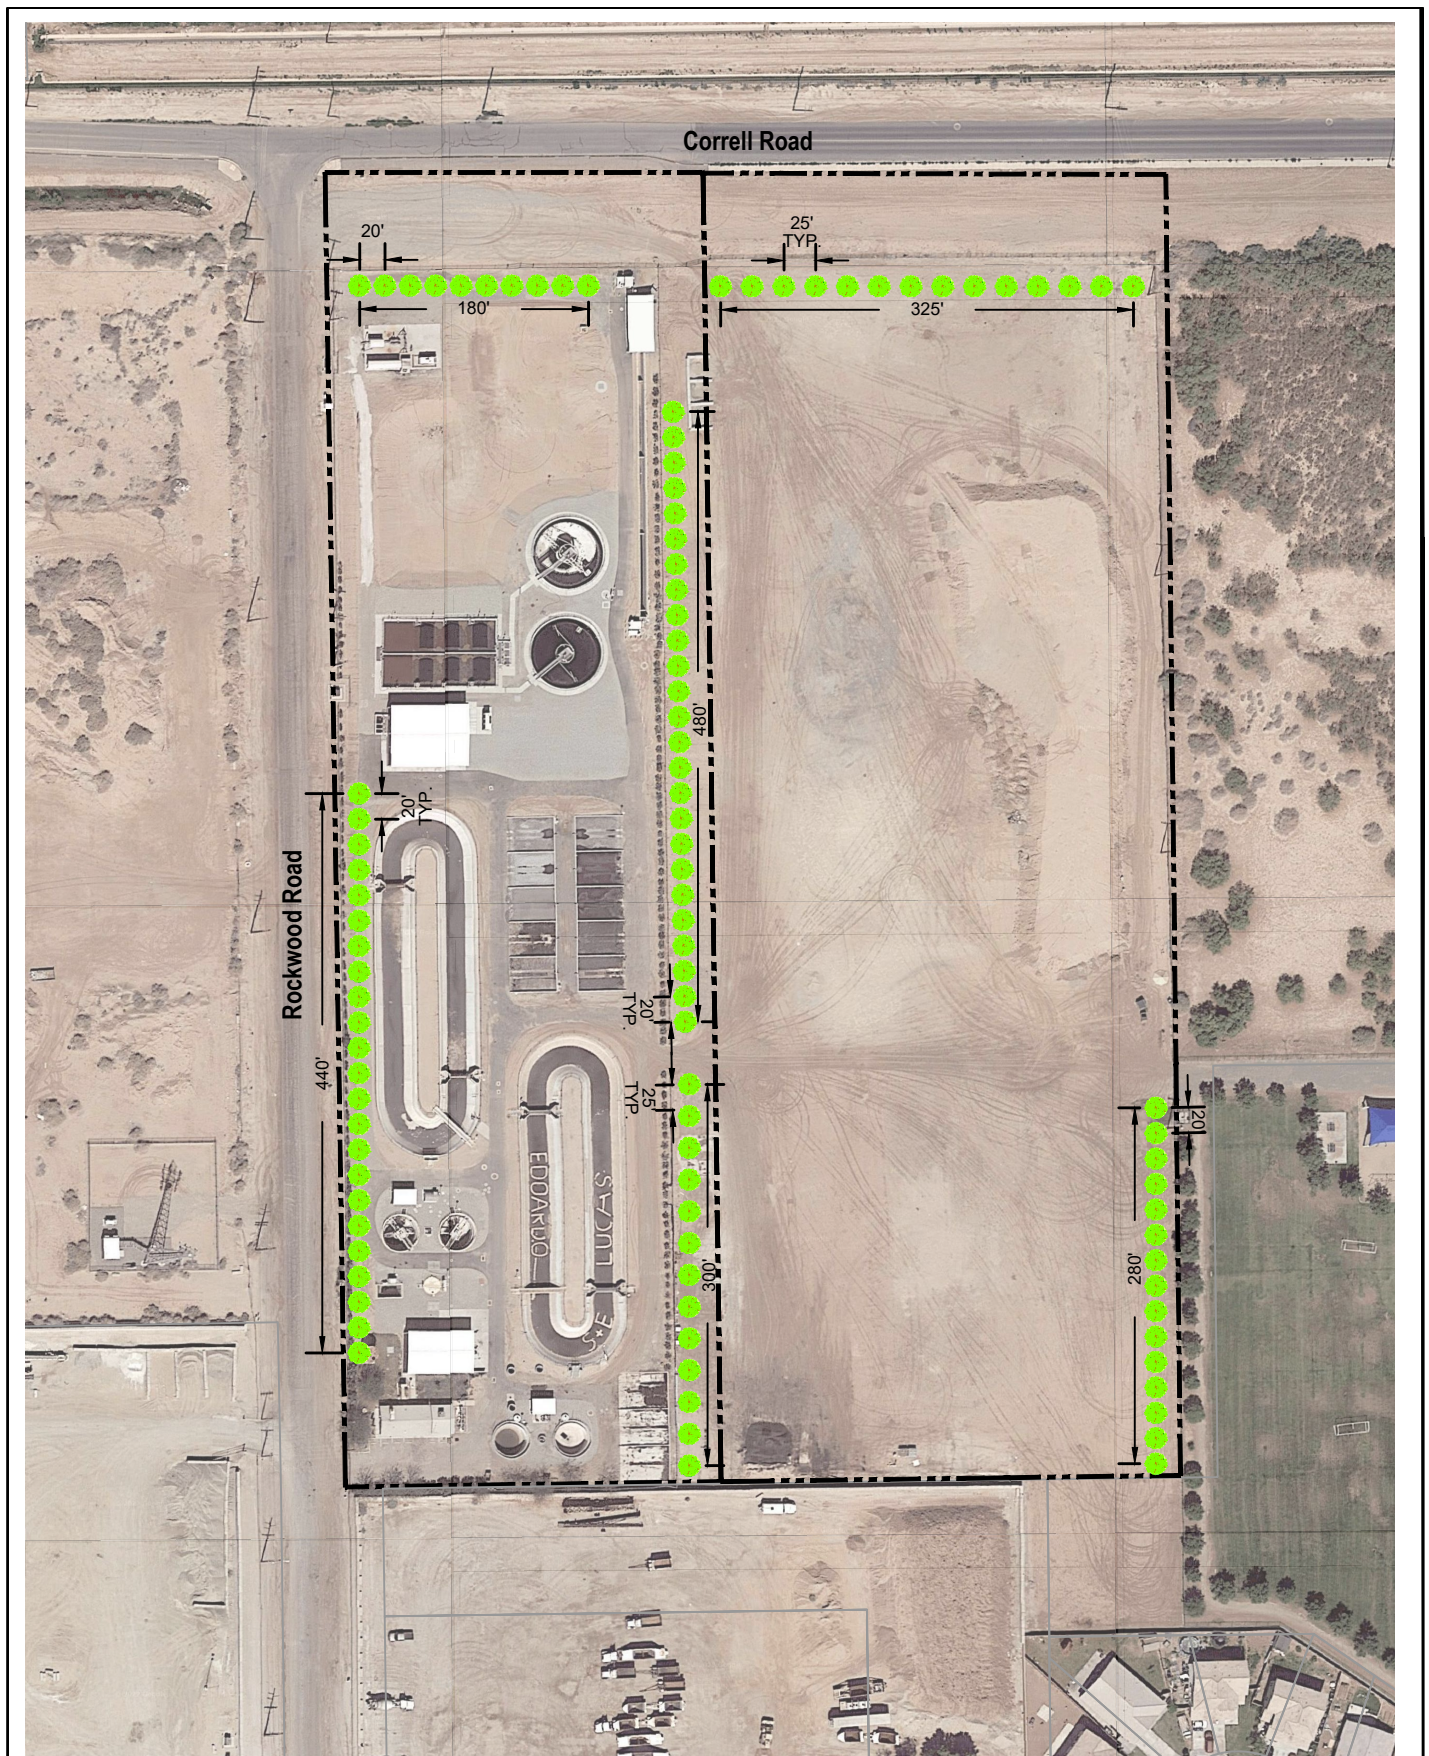

Attachment 4- Wastewater Treatment Plant Tree Planting Map

The Holt Group, Inc.
 ENGINEERING • PLANNING • SURVEYING

1601 N. Imperial Ave. El Centro, California 92243 (760)337-3883

HEBER TREE PLANTING PROJECT
WASTEWATER TREATMENT PLANT

EXHIBIT

Date: 2.17.22