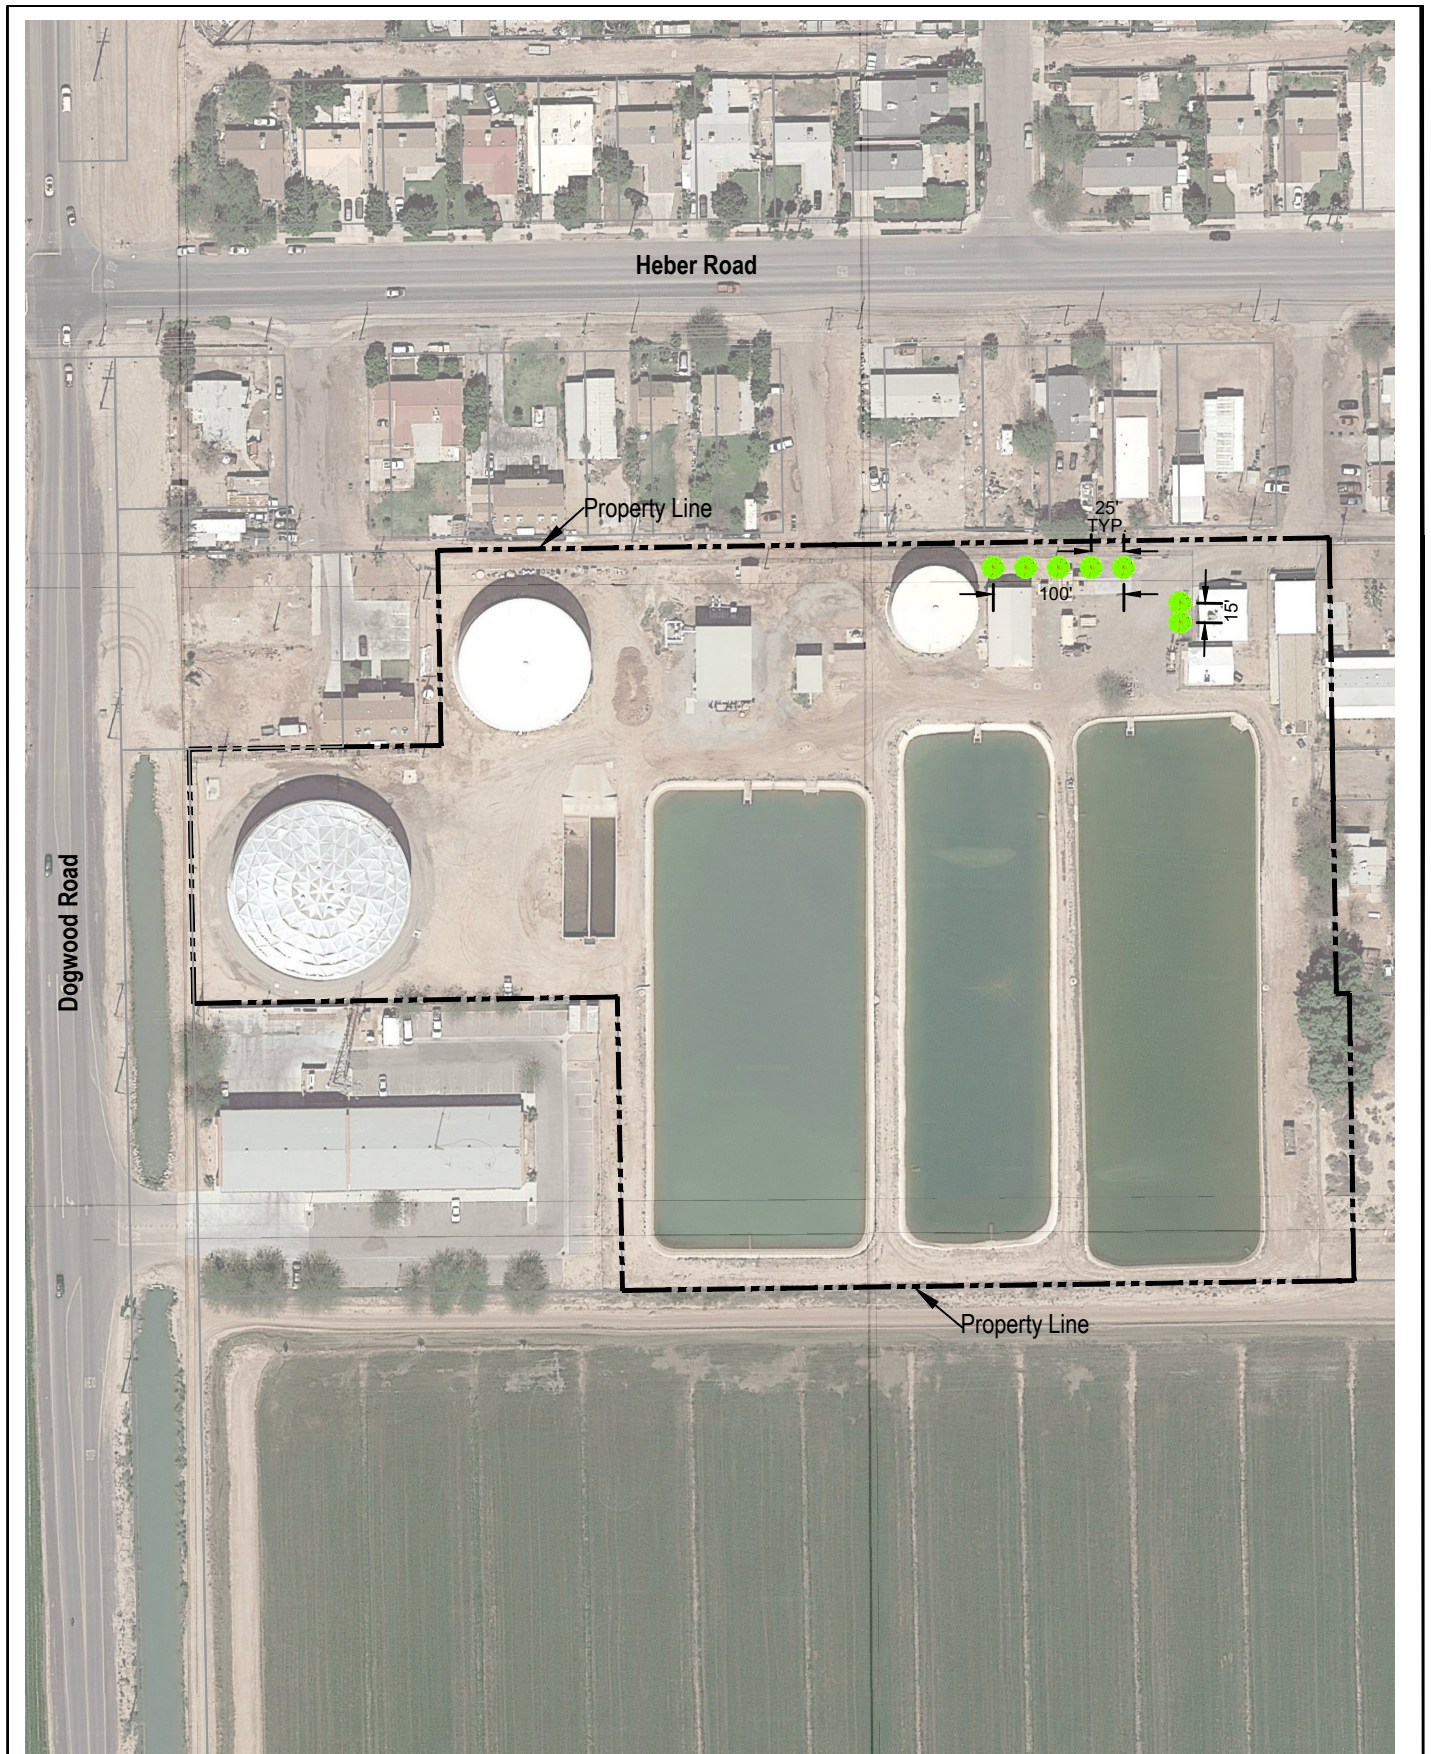

Attachment 3- - Water Treatment Plant Tree Planting Map

The Holt Group, Inc.
ENGINEERING • PLANNING • SURVEYING

HEBER TREE PLANTING PROJECT
WATER TREATMENT PLANT

EXHIBIT

1601 N. Imperial Ave. El Centro, California 92243

(760)337-3883

NOT TO SCALE

Date: 2.17.22